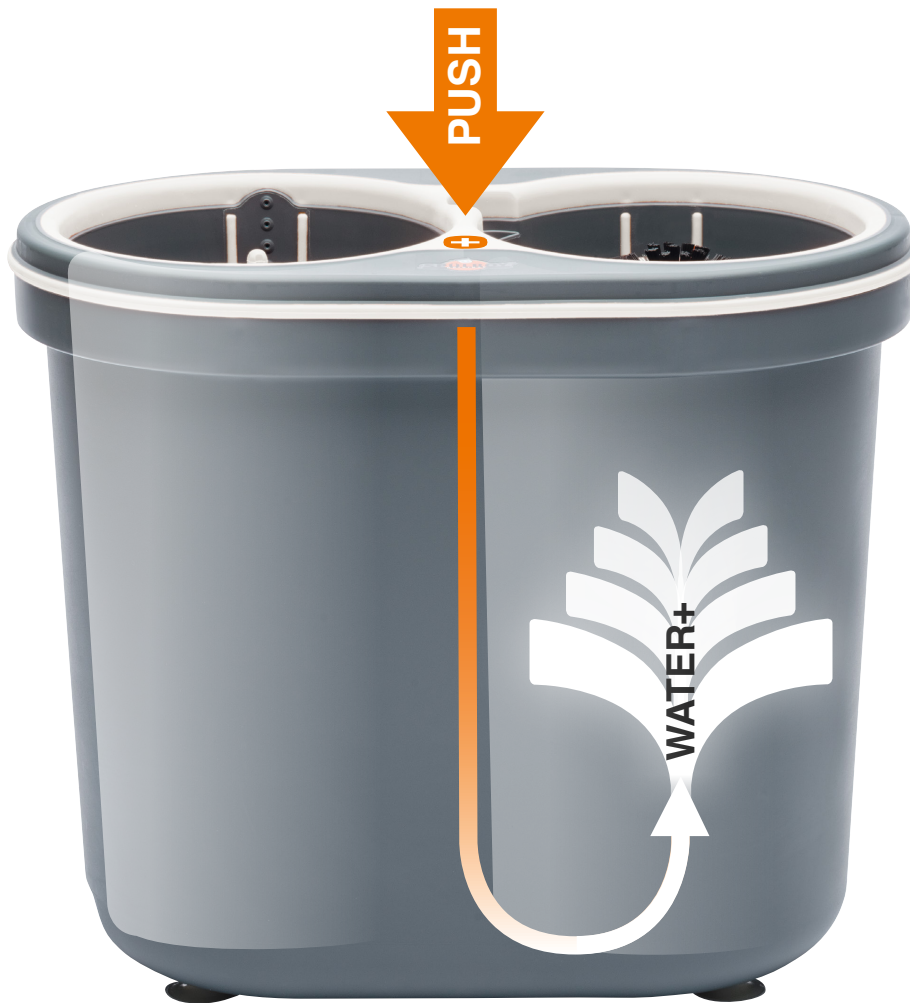

**PUSH THE BUTTON!
HERE COMES THE NU[®] WATER⁺**

You cannot wash easier, more comfortable and more hygienic!

At the touch of a button, new fresh water is quickly refilled if needed.
The new Nu water+ offers proven NU achievements with an extra plus:
Push the button!

Touching the soft-button, new fresh water is strongly refilling the pre-rinse canister. As much and as long as you want.
Just practically: for first-time filling in the morning, after cleaning or when fresh water needs to be replenished quickly during intensive operation.